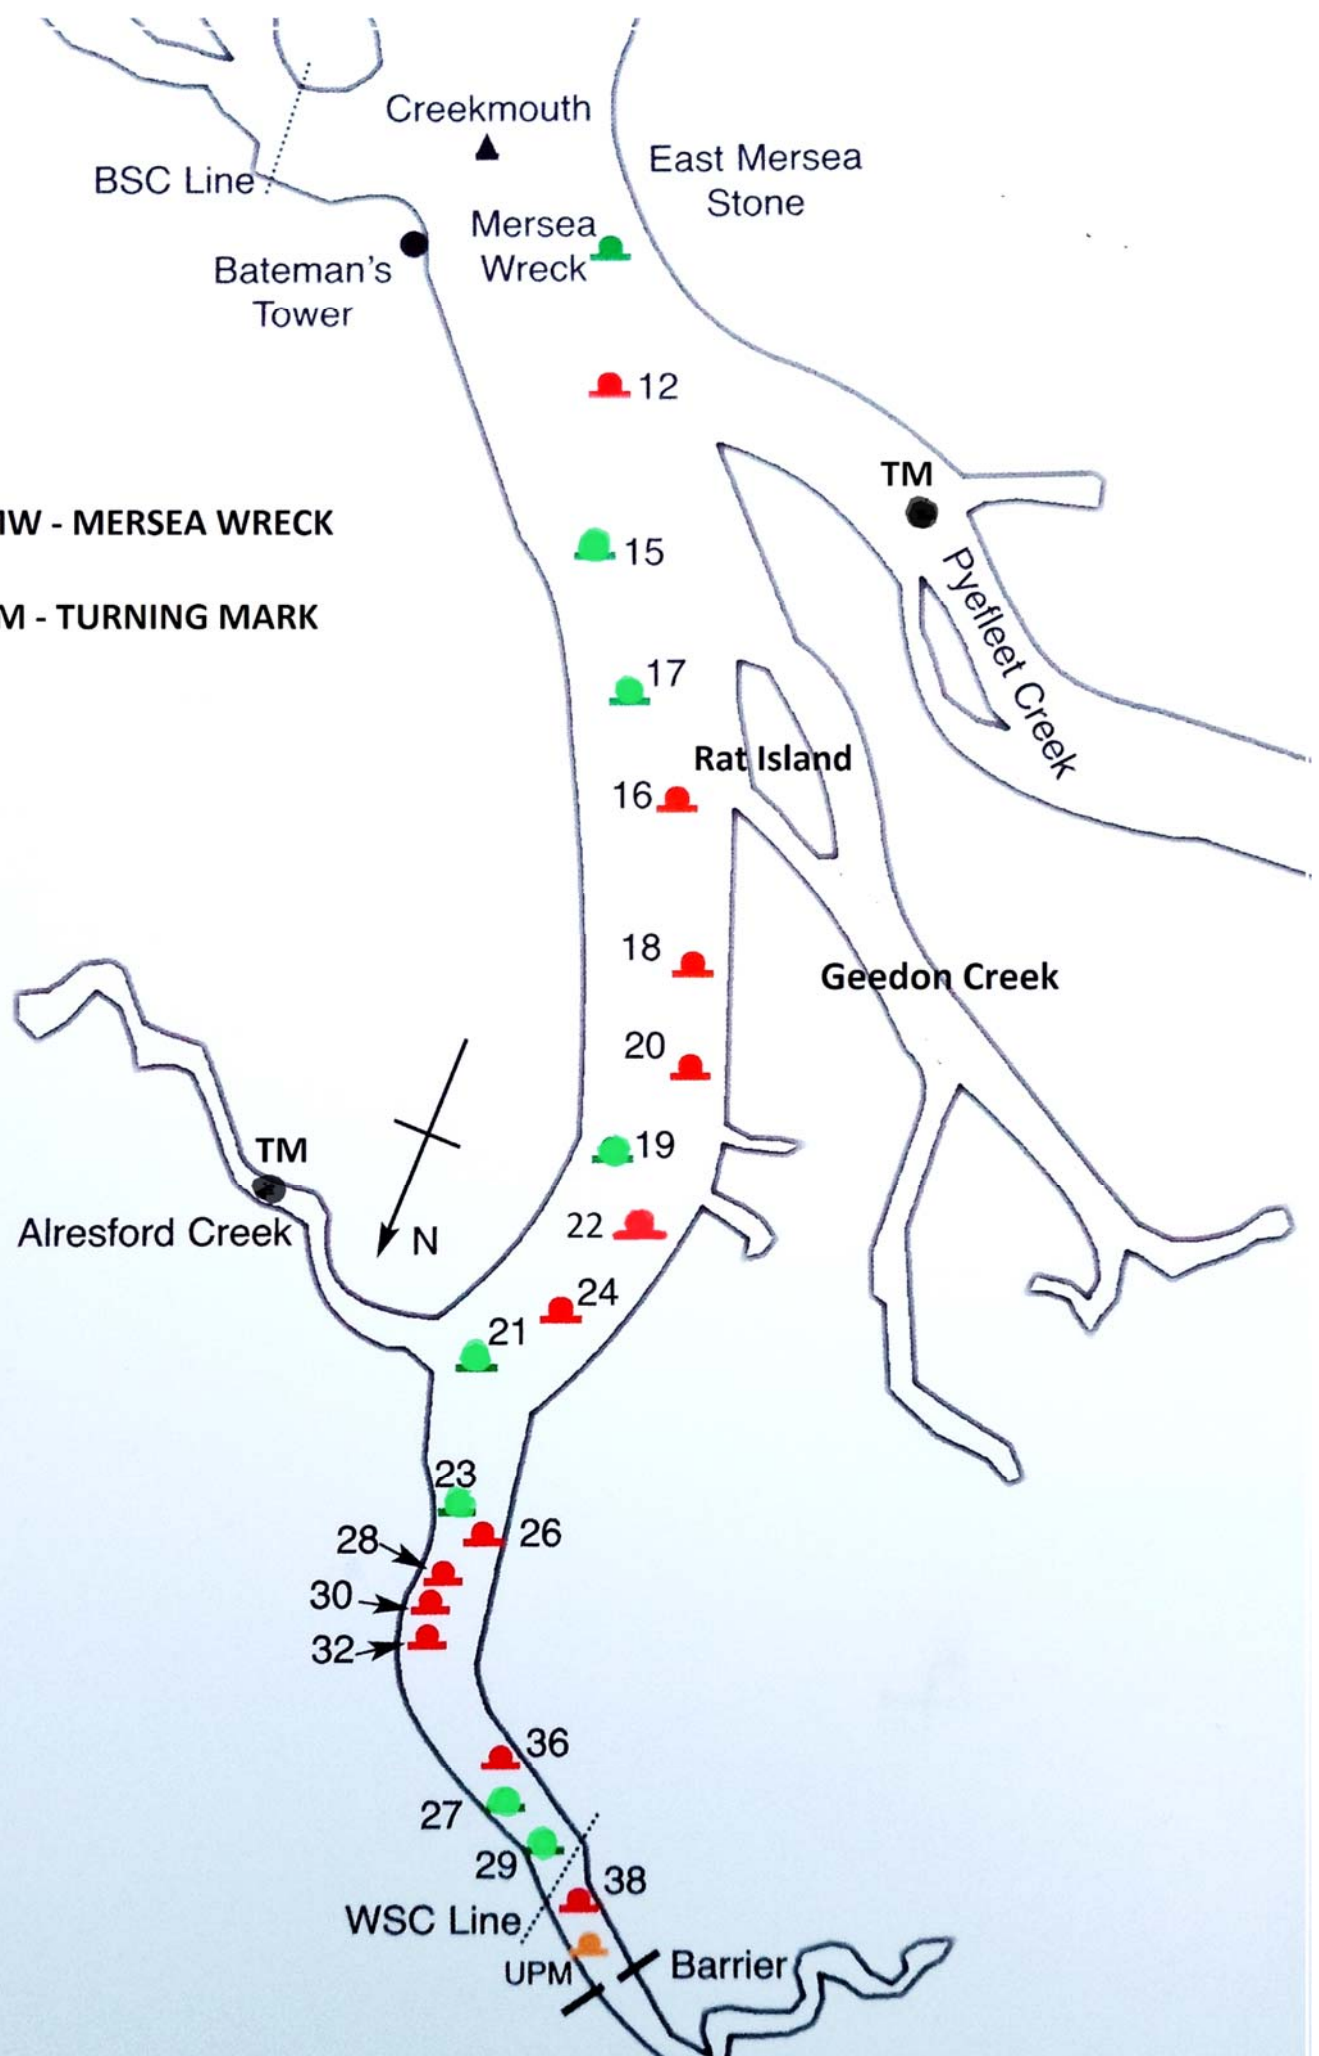

## WSC 2023 COURSE CARD

1. 32s 36s 30p, UPM (Multiple Laps)
  2. 27p 36p 32s 27s 36s
  3. 30s 21s 22p 28p 32p 27s
  4. 30s 24p 21p 26p 24p 21p 32p
  5. 28s 21s 22p 19s 20p 18p 21p 32p
  6. 30s 23s 24p 22p 19s 18s 21p 32p
  7. 28s 22p 26s 19s 21p 28p
  8. 32s 26p 21s 22p 21s 20p 18p 19s 29p
  9. 30s 24p 21s 18p 17p 20s 21p 30p
  10. 32s 19s 20p 22p 20s 22p 32p
  11. 30s 21s 19p 18s 19p 18s 22p 28p 32p
  12. 30s 23s 26p 20p 24s 20p 24s 22s 28p
  13. 32s 21s 24p 20p 19p 26s 22p 30s
  14. 28s 21s 19s 20p 16p 17p 22s 24s 26p 32p
  15. 30s 23s 26p 20p 15p 20s 18p 22p 30p
  16. 28s 24p 21s 12p MW p 12s 17p 21p 32p
- Rat Race** 32s Rat Island 32p
- Can Race** 29s 27s 36p 32s 30p 28p 26p 23s 21s 24p 22p 19s 20p  
18p 16p 17s 15s 12p
- 3 Creeks Crawl** Pyefleet Creek TM p, Rat Island S,  
Alresford Creek TM p

MW - MERSEA WRECK

TM - TURNING MARK